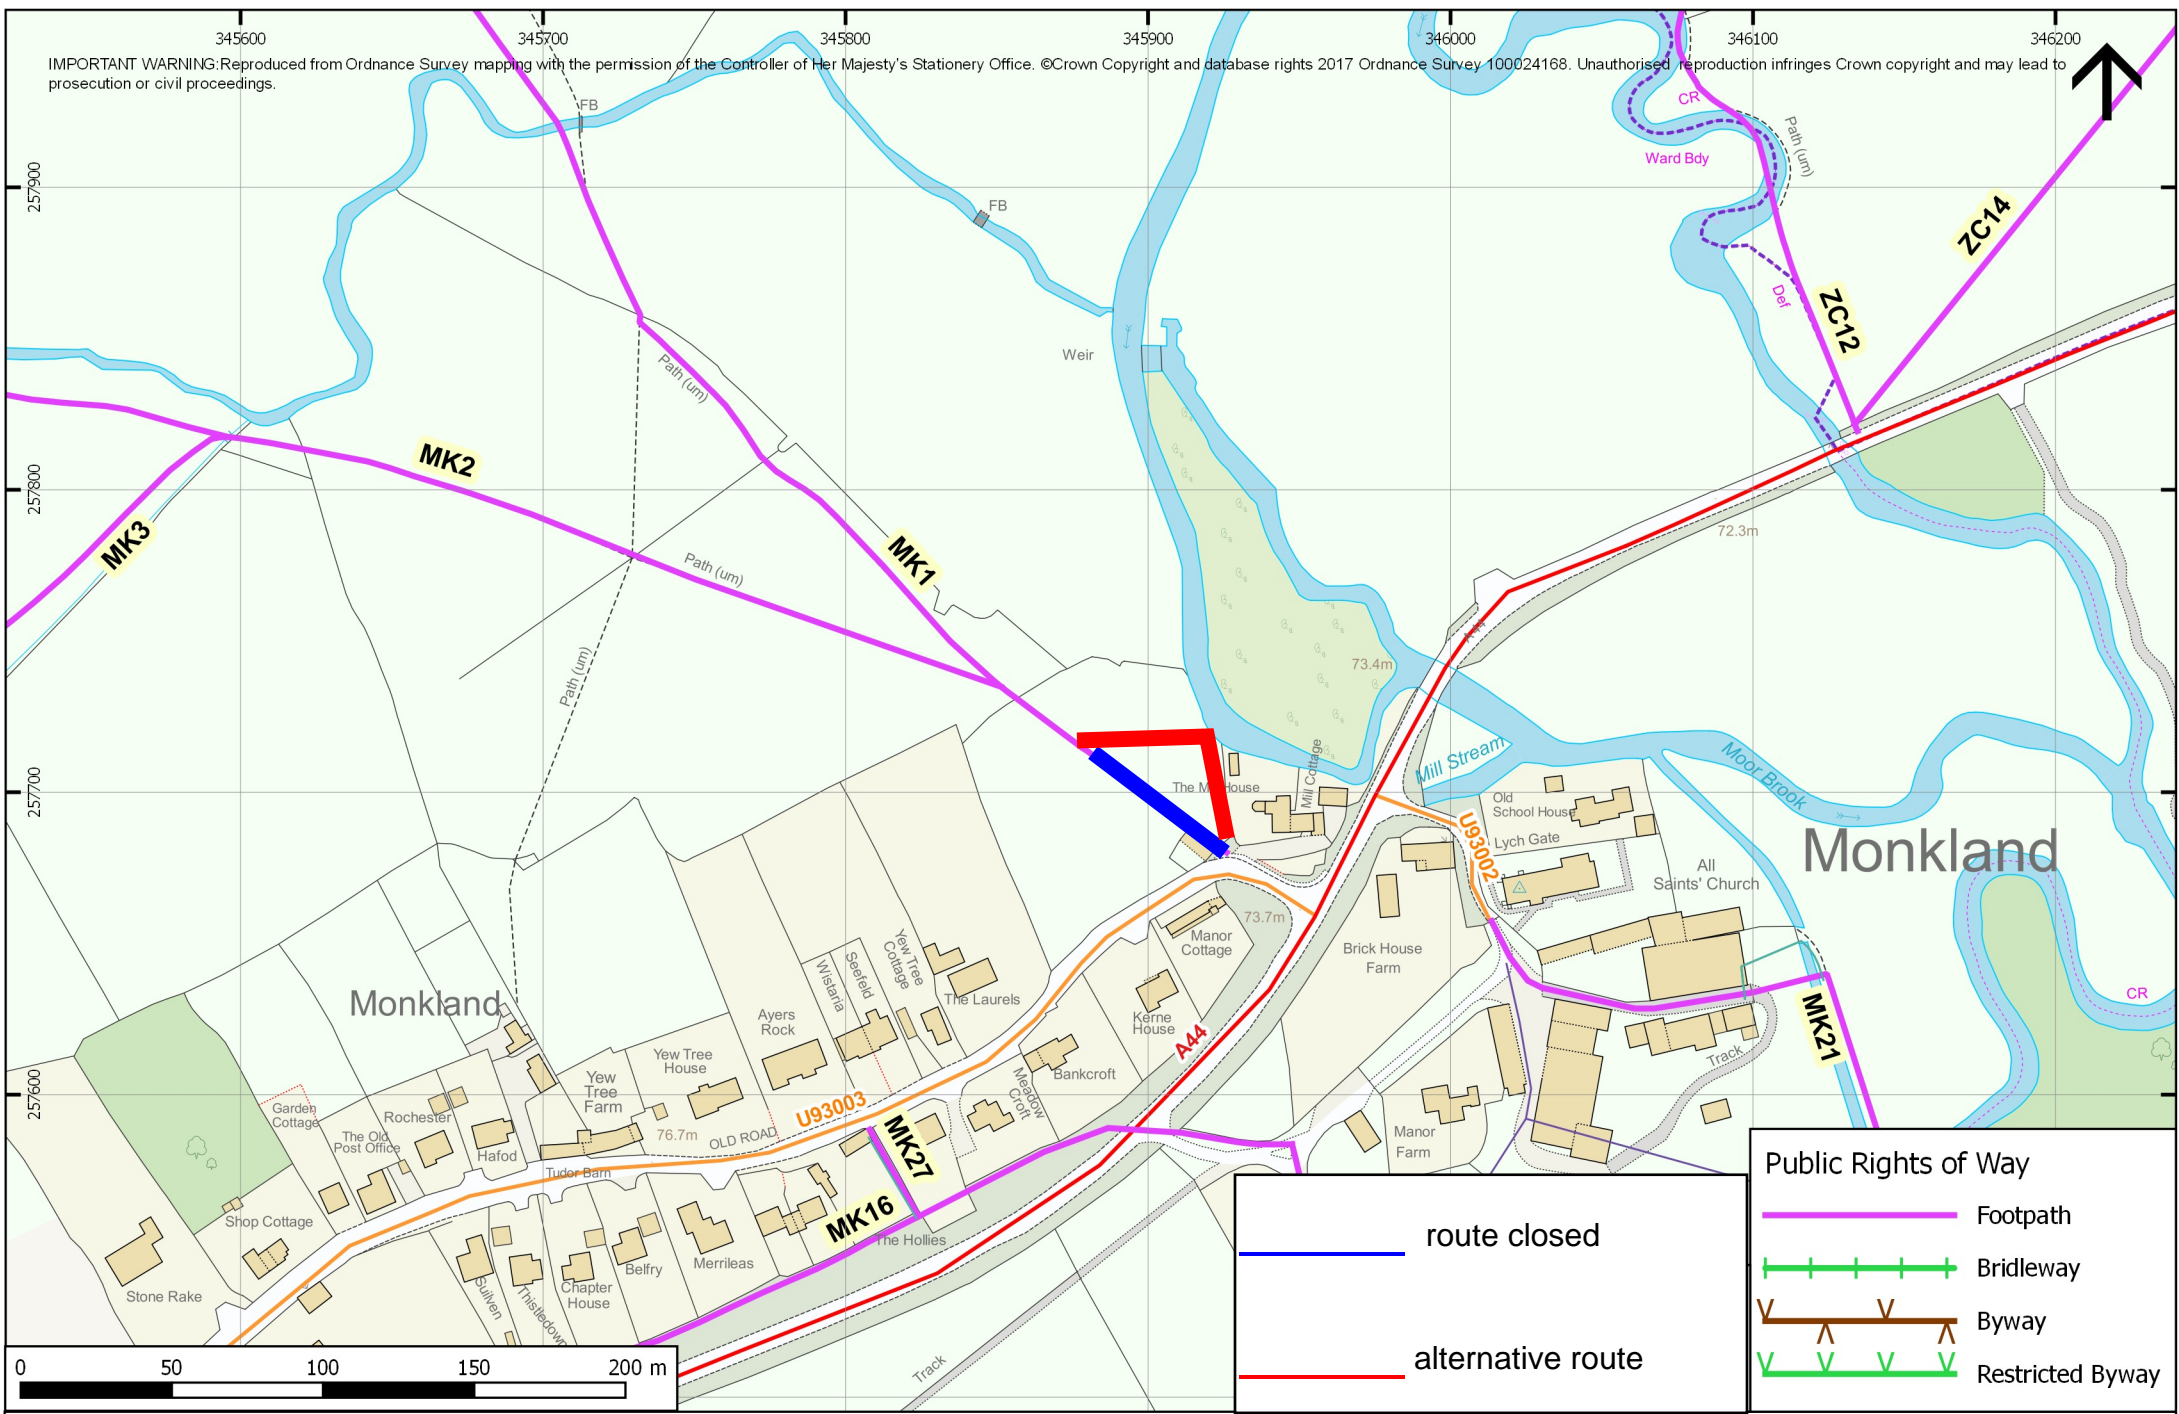

IMPORTANT WARNING: Reproduced from Ordnance Survey mapping with the permission of the Controller of Her Majesty's Stationery Office. ©Crown Copyright and database rights 2017 Ordnance Survey 100024168. Unauthorised reproduction infringes Crown copyright and may lead to prosecution or civil proceedings.

**Public Rights of Way**

-  Footpath
-  Bridleway
-  Byway
-  Restricted Byway

 route closed

 alternative route

**Temporary Closure Public Footpath MK1**

SCALE: 1:2,500  
 DATE: 30/10/2019  
 PROJECT

Balfour Beatty Living Places  
 Unit 3 Thorn Business Park  
 Rotherwas  
 Hereford HR2 6JT